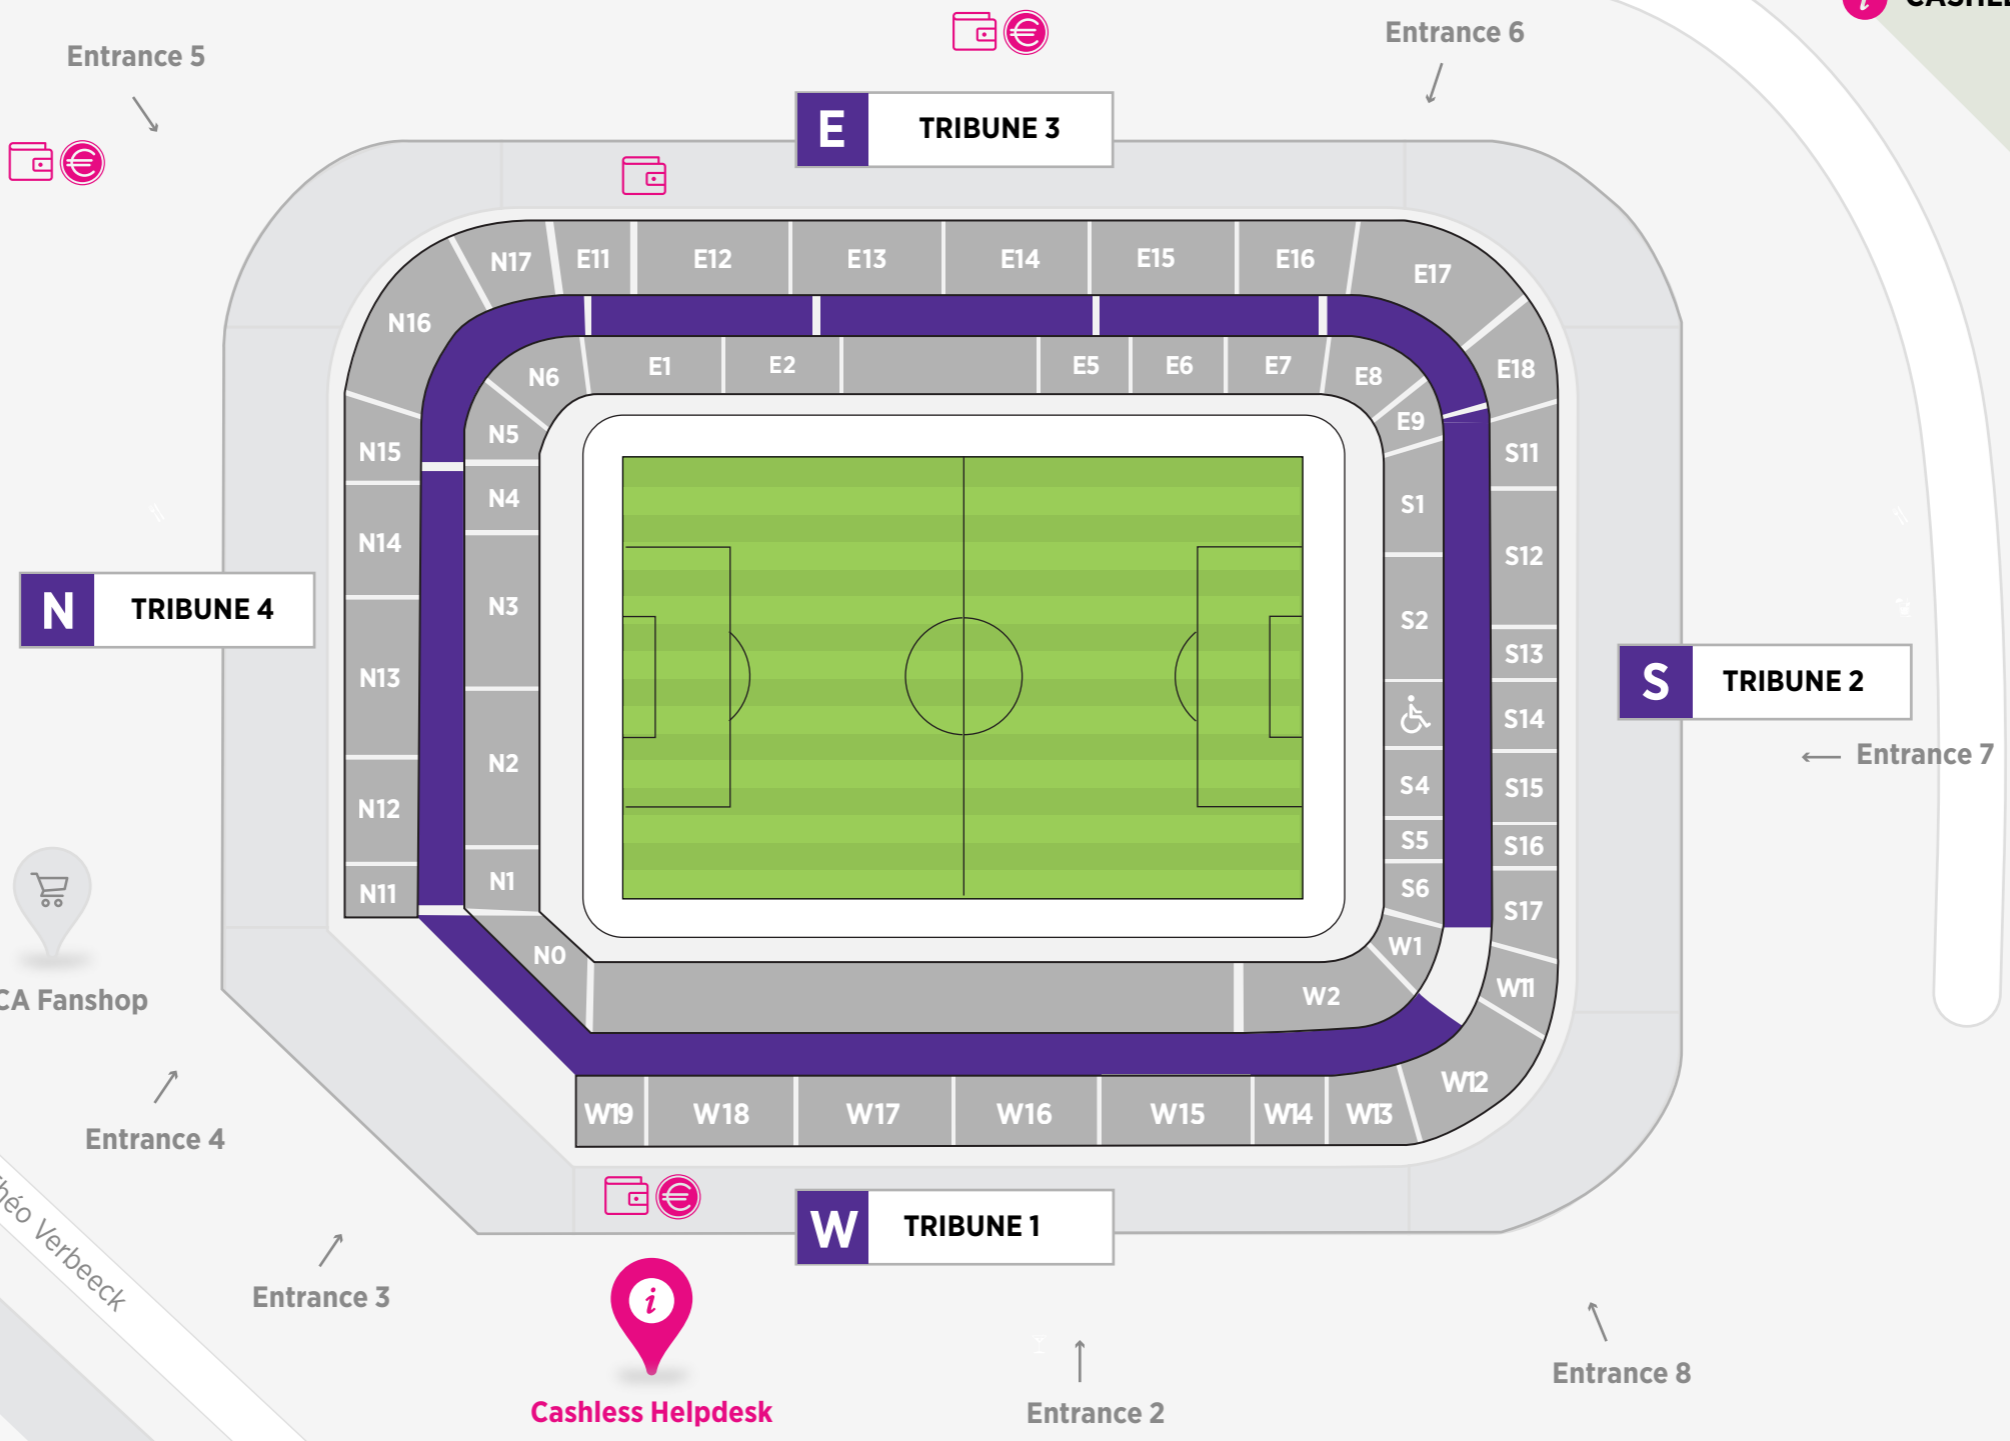

-  CASHLESS PAYMENT TOP-UP POINTS
-  CASHLESS PAYMENT TOP-UP POINTS (CASH ACCEPTED)
-  CASHLESS HELPDESK

+0

Avenue Théo Verbeek

 CASHLESS PAYMENT TOP-UP POINTS

 CASHLESS PAYMENT TOP-UP POINTS
(CASH ACCEPTED)

N TRIBUNE 4

E TRIBUNE 3

S TRIBUNE 2

W TRIBUNE 1

+3